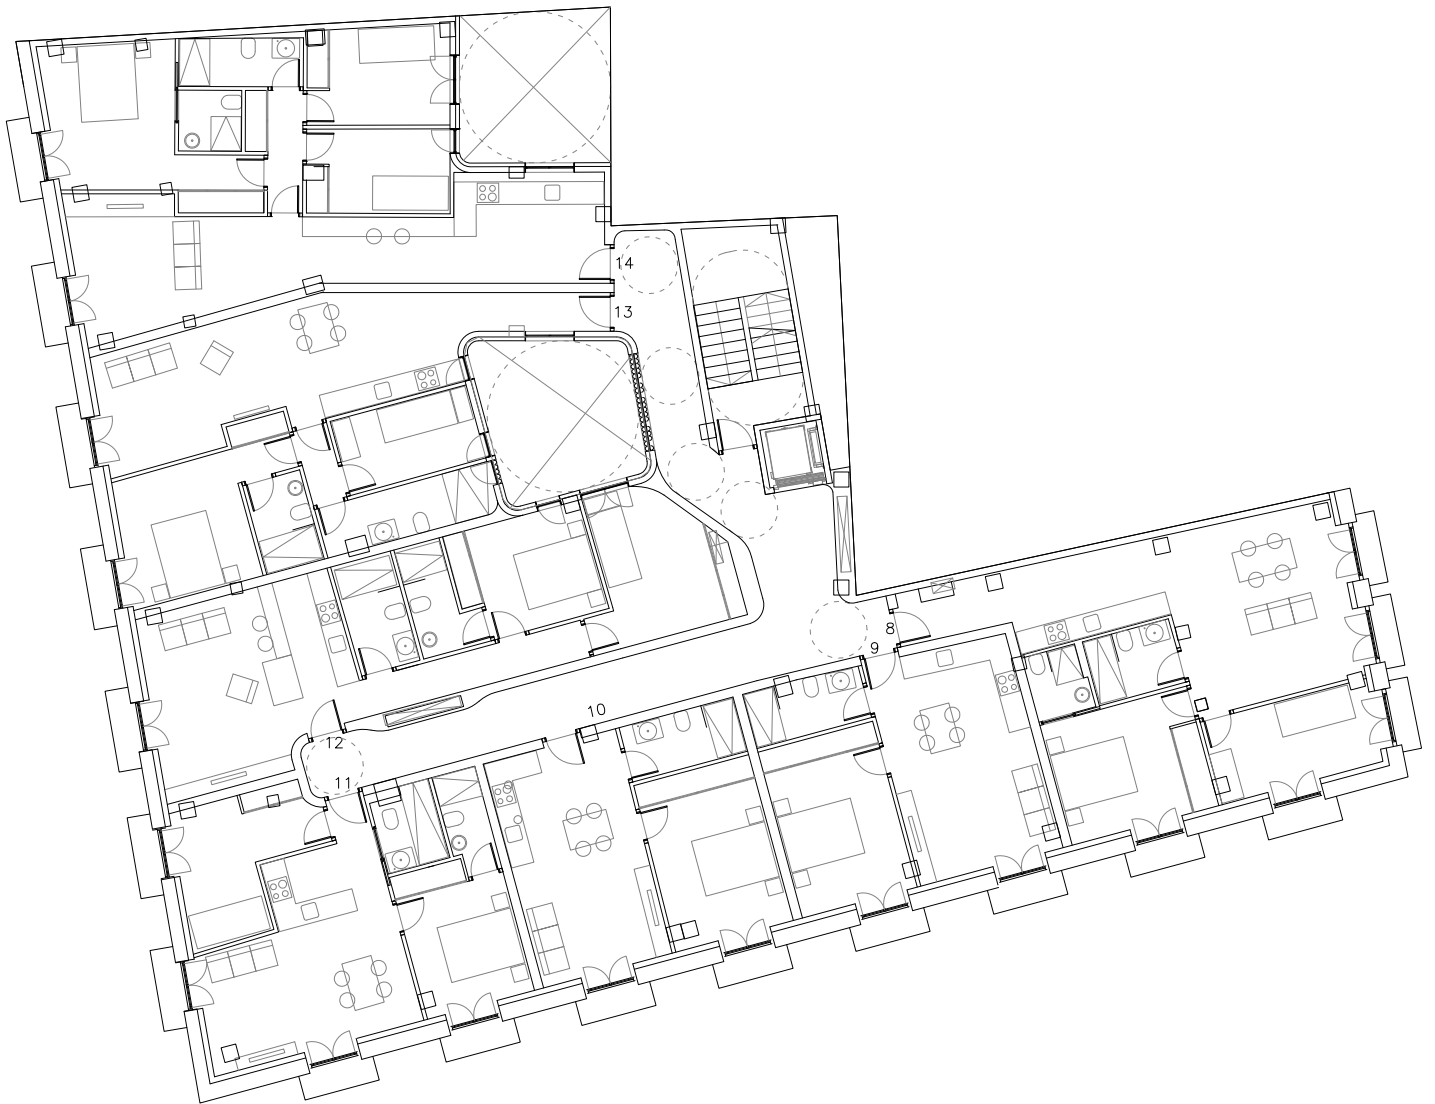

PLAZA DEL REY - C/ SAN AGUSTÍN - C/ ARENA
level -2_2nd basement
E 1:200

PLAZA DEL REY - C/ SAN AGUSTÍN - C/ ARENA
level -1 _ 1st basement
E 1:200

PLAZA DEL REY - C/ SAN AGUSTÍN - C/ ARENA
ground floor
E 1:200

PLAZA DEL REY - C/ SAN AGUSTÍN - C/ ARENA
mezzanine
E 1:200

PLAZA DEL REY - C/ SAN AGUSTÍN - C/ ARENA
level 1_apartments 1 - 7
E 1:200

PLAZA DEL REY - C/ SAN AGUSTÍN - C/ ARENA
level 2_apartments 8 -14
E 1:200

PLAZA DEL REY - C/ SAN AGUSTÍN - C/ ARENA
level 3_apartments 15 - 20
E 1:200

PLAZA DEL REY - C/ SAN AGUSTÍN - C/ ARENA
level 4_apartments 21 -22
E 1:200

PLAZA DEL REY - C/ SAN AGUSTÍN - C/ ARENA
roof plan
E 1:200