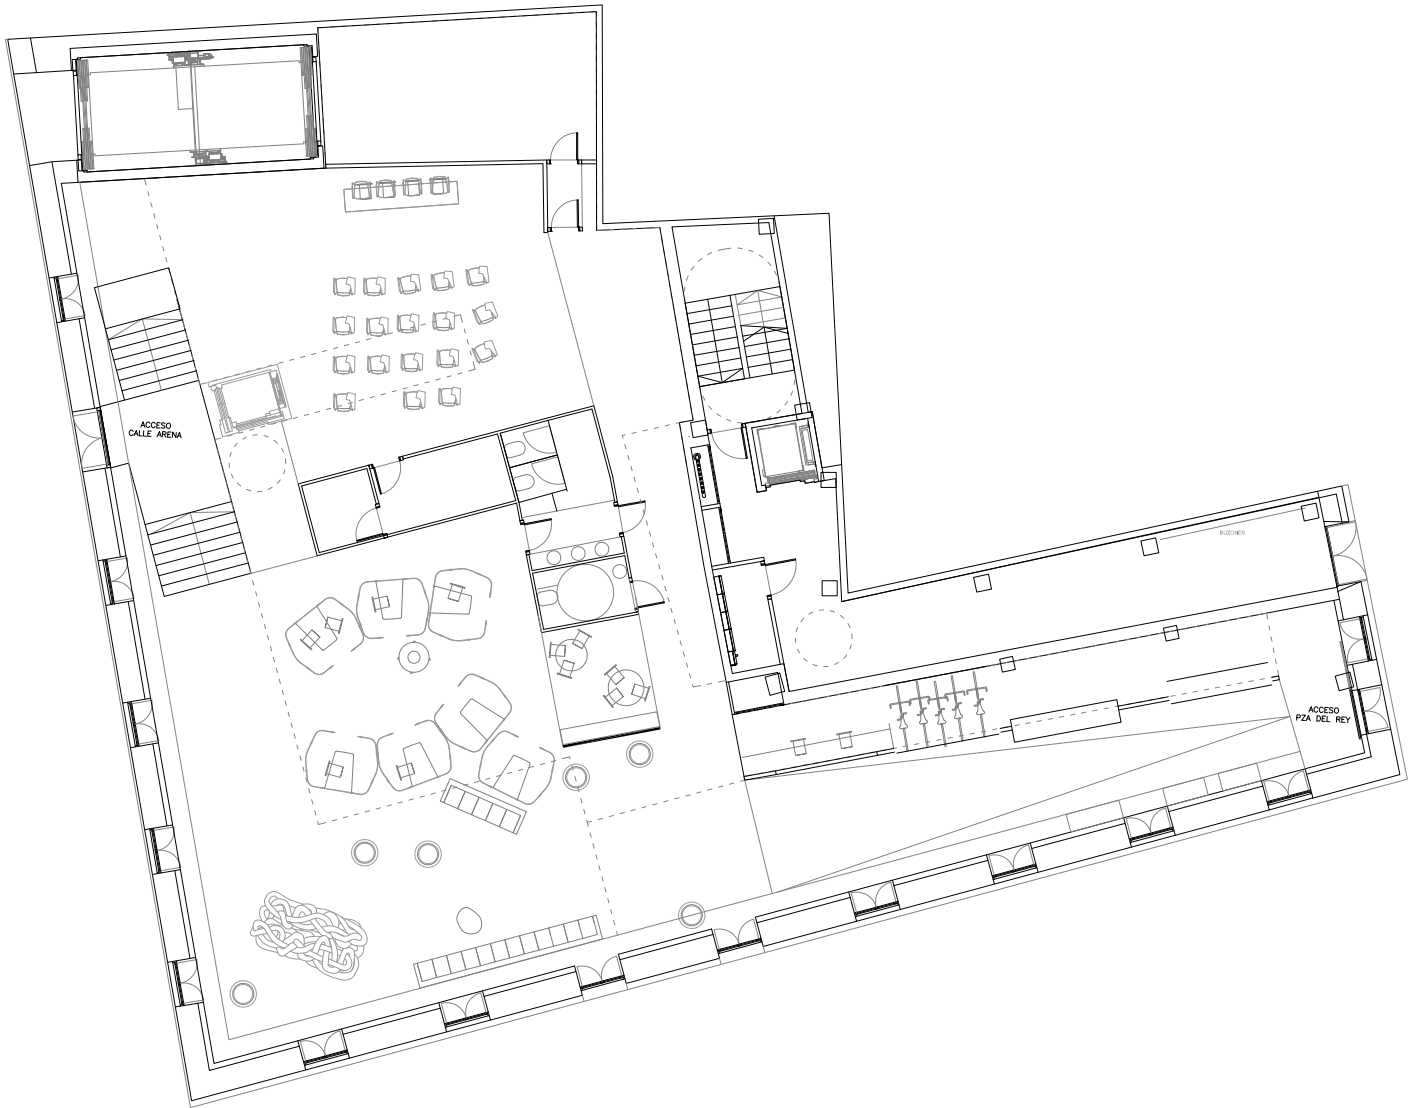

PLAZA DEL REY - C/ SAN AGUSTÍN - C/ ARENA
level -2_2nd basement
E 1:200

PLAZA DEL REY - C/ SAN AGUSTÍN - C/ ARENA
level -1 _ 1st basement
E 1:200

PLAZA DEL REY - C/ SAN AGUSTÍN - C/ ARENA
ground floor
E 1:200

PLAZA DEL REY - C/ SAN AGUSTÍN - C/ ARENA
mezzanine
E 1:200

PLAZA DEL REY - C/ SAN AGUSTÍN - C/ ARENA
level 1_apartments 1 - 7
E 1:200

PLAZA DEL REY - C/ SAN AGUSTÍN - C/ ARENA
level 2_apartments 8 -14
E 1:200

PLAZA DEL REY - C/ SAN AGUSTÍN - C/ ARENA
level 3_apartments 15 - 20
E 1:200

PLAZA DEL REY - C/ SAN AGUSTÍN - C/ ARENA
level 4_apartments 21 -22
E 1:200

PLAZA DEL REY - C/ SAN AGUSTÍN - C/ ARENA
roof plan
E 1:200