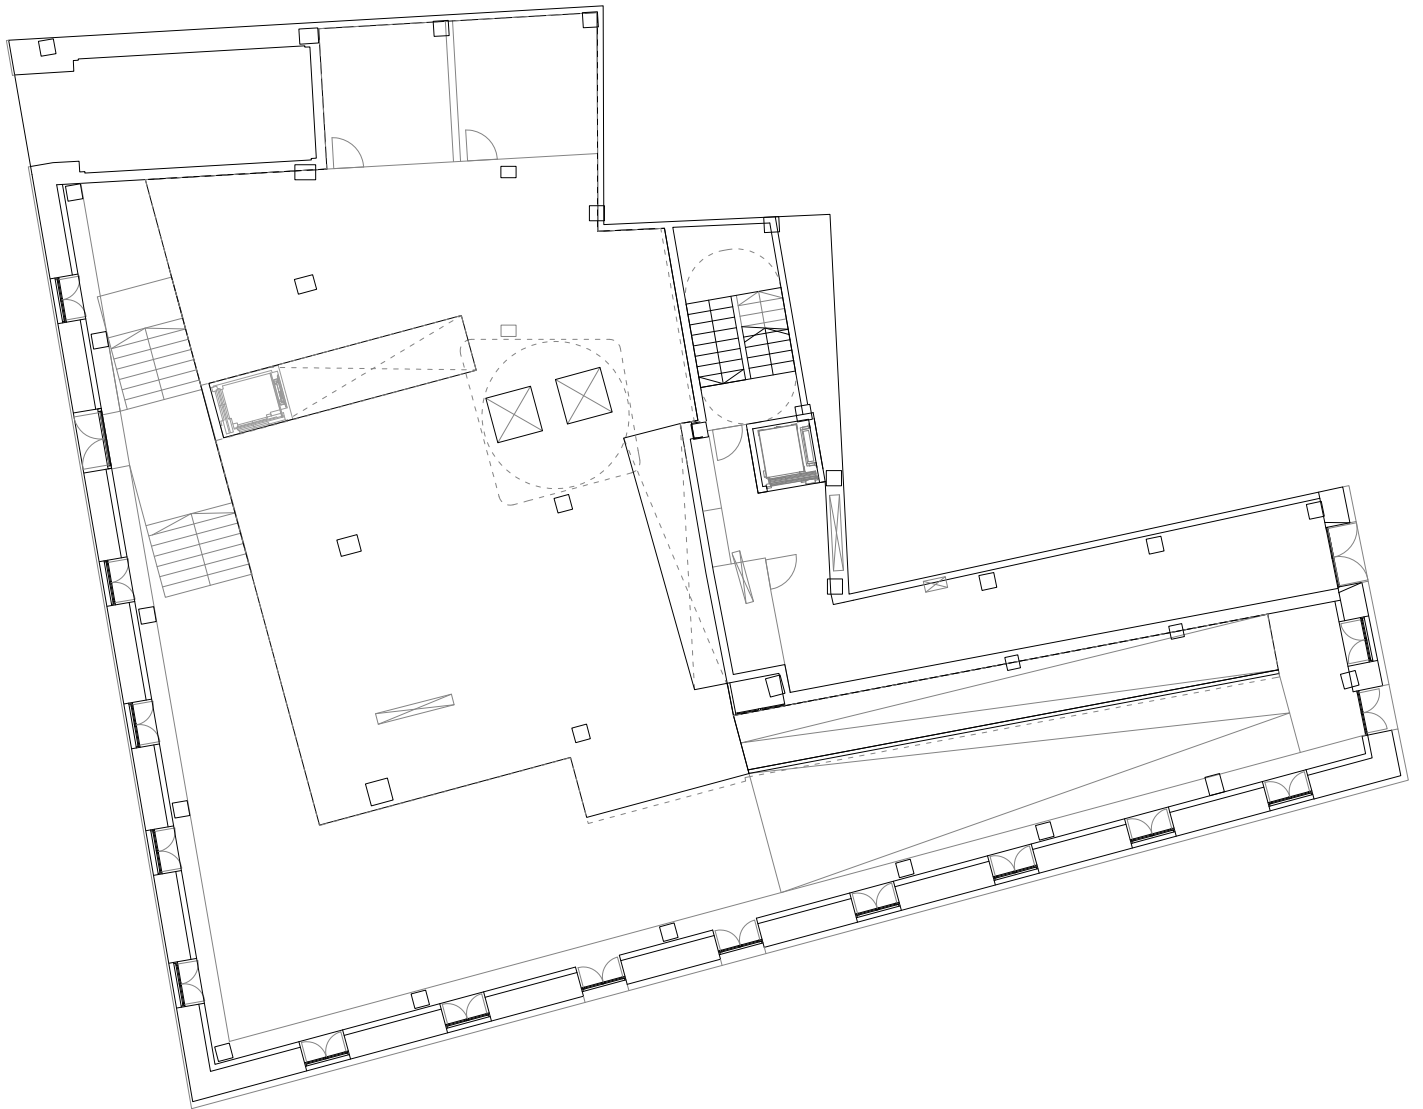

PLAZA DEL REY - C/ SAN AGUSTÍN - C/ ARENA
level -2_2nd basement
E 1:200

PLAZA DEL REY - C/ SAN AGUSTÍN - C/ ARENA
level -1 _ 1st basement
E 1:200

PLAZA DEL REY - C/ SAN AGUSTÍN - C/ ARENA
ground floor
E 1:200

PLAZA DEL REY - C/ SAN AGUSTÍN - C/ ARENA
mezzanine
E 1:200

PLAZA DEL REY - C/ SAN AGUSTÍN - C/ ARENA
level 1_apartments 1 - 7
E 1:200

PLAZA DEL REY - C/ SAN AGUSTÍN - C/ ARENA
level 2_apartments 8 -14
E 1:200

PLAZA DEL REY - C/ SAN AGUSTÍN - C/ ARENA
level 3_apartments 15 - 20
E 1:200

PLAZA DEL REY - C/ SAN AGUSTÍN - C/ ARENA
level 4_apartments 21 -22
E 1:200

PLAZA DEL REY - C/ SAN AGUSTÍN - C/ ARENA
roof plan
E 1:200